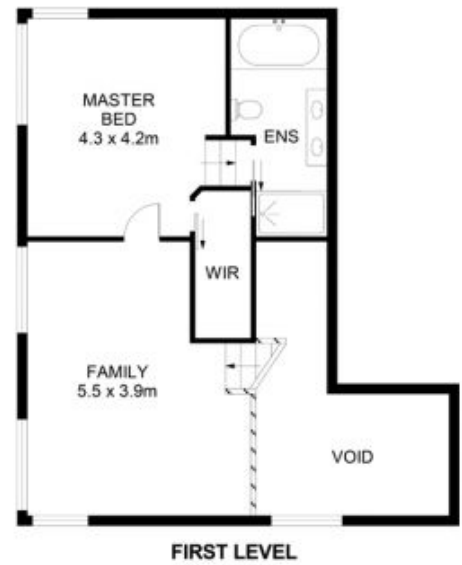

SALIBA

11 Joyce Place Dural NSW

3  2  2 

This beautiful sunny home backs onto the Cherrybrook bush land and as you walk down the garden path you will feel as if you are a million miles from suburbia. Split across 3 levels with 3 double sized bedrooms, 2 modern bathrooms and an updated kitchen, this home would suit even the most astute renter. Completely renovated and with brand new carpets, downstairs there is an informal lounge/dining area with open plan kitchen including gas appliances and dishwasher. There is also a lovely large laundry with access to the outside deck which is covered and great for entertaining. Up half a level and you will find a sun drenched study area, 2 large bedrooms with built ins, a full bathroom and an additional small study nook. Up again and you will find a rumpus room and the master bedroom with walk in robe and ensuite. All rooms have a bush view,

Type : House

View : <https://www.saliba.com.au/11-joyce-place-dural-nsw-7239815/>

[For full version visit the website](https://www.saliba.com.au)

<https://www.saliba.com.au>

11 Joyce Place, Dural

Disclaimer- Floor Plan measurements are approximate and are for illustrative purposes only. While we cannot doubt the floor plans accuracy, we make no guarantee, warranty or representation as to the accuracy and completeness of the floor plan

INTERNAL AREA :- 212 SQM